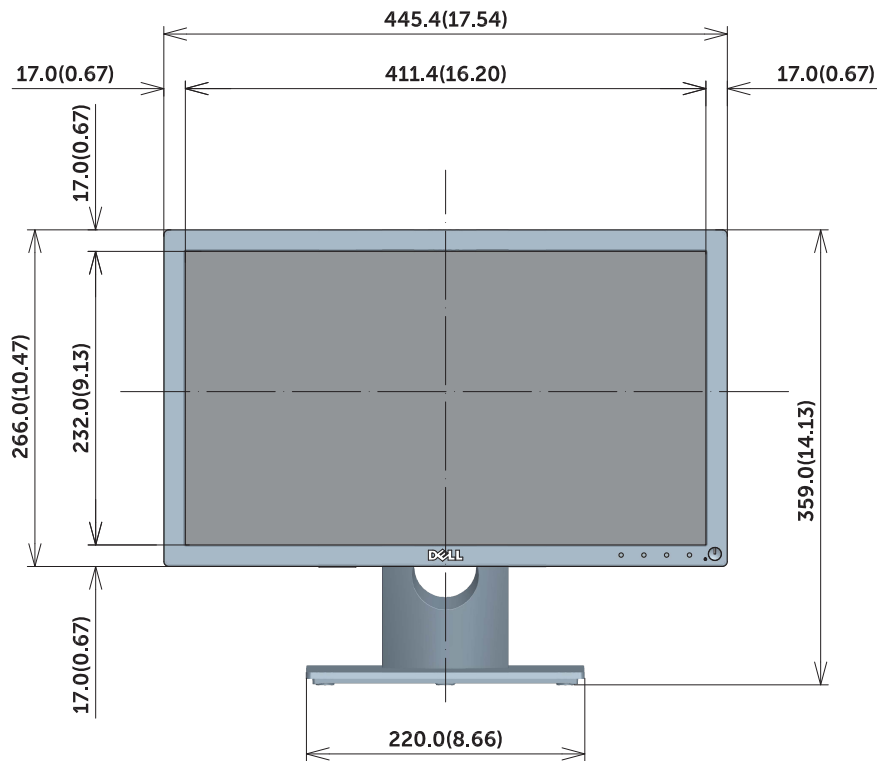

SE1918HV Outline Dimension

Unit : mm(inch)
 Dimension : Nominal
 Drawing : Not to scale

SE2018HV/SE2018HR Outline Dimension

Unit : mm(inch)
 Dimension : Nominal
 Drawing : Not to scale

SE2218HV Outline Dimension

Unit : mm(inch)
 Dimension : Nominal
 Drawing : Not to scale